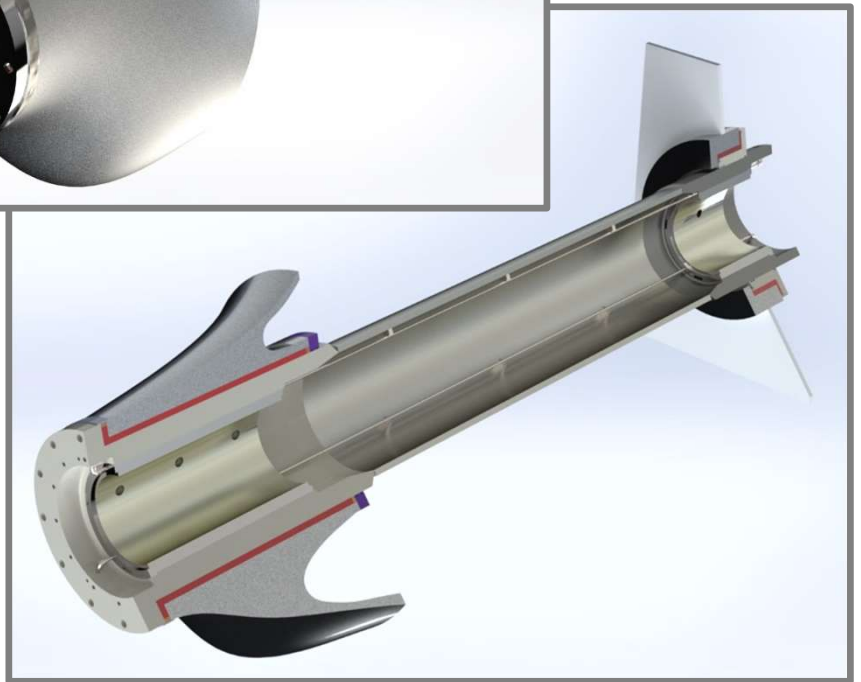

The accurate, easy & complete  
Stern Tube Unit

**Hi-TUBE®**

**Hi-TUBE®** Stern Tube Unit

## High Accuracy

Alignment of shaft stern tube bearing is already aligned in shop with high accuracy based on the calculation of shaft alignment.

## Easy Installation

- Easy installation and alignment of shafting line in the workplace.
- Shortened installation time less than traditional work process.
- A full package supply with bearings, seals and piping already installed.
- Our high experienced supervision service is available to ensure your smooth installation.